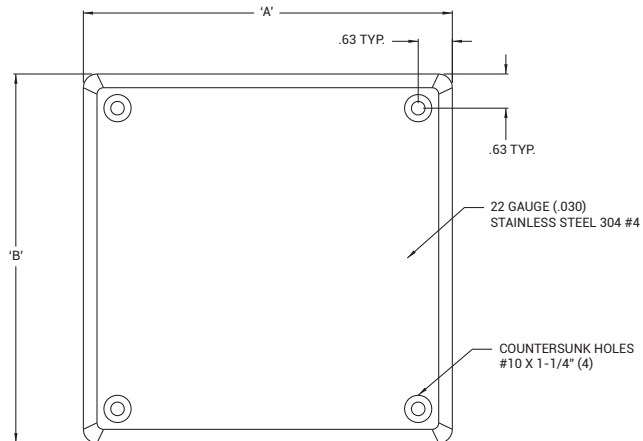

APPLICATION

Provides quick, convenient and architecturally pleasing covers to plumbing clean-outs in wet areas.

FEATURES

- Corrosion resistant Stainless Steel ensures long life
- Architecturally pleasing appearance in satin brush finish
- Bevelled edges with rounded corners assures safe installation
- Flush counter-sunk mounting screws

SPECIFICATIONS

MATERIAL: 22 GA Stainless Steel 304 grade.

COVER: Square shaped, bevelled edges and rounded corners with counter-sunk holes on each corner for installation screws. 4pcs x Stainless Steel #10 x 1.250" Oval Head SquareTapping screws included.

FINISH: #4 Satin Brush.

DIMENSIONS AND APPEARANCE

>> CLICK TO VIEW ADDITIONAL DETAILS AND PRICING <<

STANDARD SIZES:

DOOR SIZE W x H INCHES (MM)	WALL OPENING INCHES (MM)	WEIGHT LBS KG
6 x 6 (152 x 152)	4 x 4 (102 x 102)	0.31 0.14
8 x 8 (203 x 203)	6 x 6 (152 x 152)	0.55 0.25
10 x 10 (254 x 254)	8 x 8 (203 x 203)	0.87 0.39
12 x 12 (305 x 305)	10 x 10 (254 x 254)	1.25 0.57
14 x 14 (356 x 356)	12 x 12 (305 x 305)	1.71 0.77
16 x 16 (406 x 406)	14 x 14 (356 x 356)	2.24 1.01
18 x 18 (457 x 457)	16 x 16 (406 x 406)	2.81 1.28
24 x 24 (610 x 610)	22 x 22 (559 x 559)	5.04 2.28

For detailed specifications see submittal sheet

For a complete list of options visit www.AcudorAccessPanels.com

PROJECT DATA

Custom Sizes Available - Fast!

PROJECT NAME :	QTY	W	H	OPTIONS
ARCHITECT :				
DEALER :				
CONTRACTOR :				
LOCATION :	SPECIAL INSTRUCTIONS :			
DATE :	SUBMITTAL APPROVAL : (signature or stamp)			
TAGGING INSTRUCTIONS :				

Scan or Click

To view Pricing and Additional Product Info.

TELEPHONE:
1-888-622-8367
FAX:
1-888-626-2907

PO BOX 4668
PMB 76520
NEW YORK,
NEW YORK 10163-4668
US

WEBSITE:
www.AcudorAccessPanels.com
E-MAIL:
info@AcudorAccessPanels.com