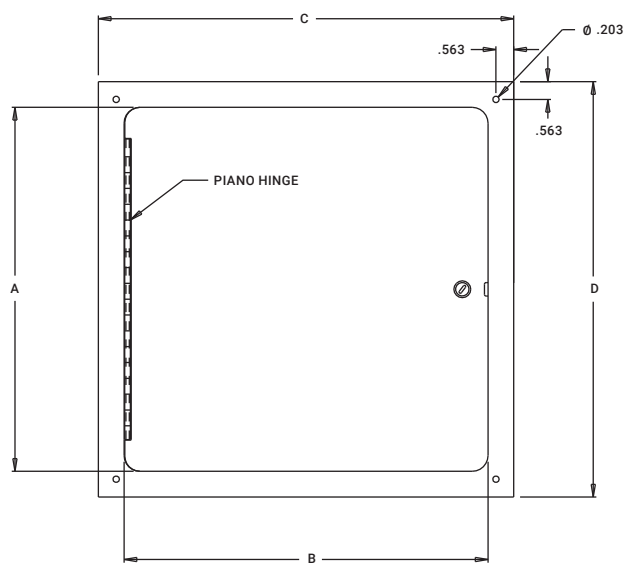

SPECIFICATIONS

DOOR / DOOR FRAME: Steel: 16 gauge, flush to frame with rounded safety corners and a one piece outer flange

Frame is one piece outer flange

HINGE: Exposed continuous piano hinge

STANDARD LATCH: Stainless steel screwdriver operated cam latch

DIMENSIONS AND APPEARANCE

>> CLICK TO VIEW ADDITIONAL DETAILS AND PRICING <<

STANDARD SIZES:

DOOR SIZE W x H INCHES (MM)	LATCHES	WEIGHT	
		LBS	KG
12 x 12 (305 x 305)	1	22	10.0
16 x 16 (406 x 406)	1	30	13.8
18 x 18 (457 x 457)	2	46	21.0
24 x 24 (610 x 610)	4	70	31.8

Wall opening is normal door size minus - 1/4" (6 mm)
For detailed specifications see submittal sheet

For a complete list of options visit www.AcudorAccessPanels.com

PROJECT DATA

Custom Sizes Available - Fast!

PO BOX 4668
PMB 76520
NEW YORK,
NEW YORK 10163-4668
US

WEBSITE:
www.AcudorAccessPanels.com
E-MAIL:
info@AcudorAccessPanels.com

SF-SCPC

SURFACE MOUNTED

NOMINAL DOOR SIZE	A	B	C	D	WALL/CEILING OPENING	LATCH
Inches (mm)						
8 x 8 (203 x 203)	7.50 (190)	7.50 (190)	9.125 (406)	9.125 (406)	7.5 X 7.5 (191 X 191)	0
12 x 12 (305 x 305)	11.50 (292)	11.50 (292)	13.125 (508)	13.125 (508)	11.5 X 11.5 (292 X 292)	0
16 x 16 (406 x 406)	15.50 (394)	15.50 (394)	17.125 (559)	17.125 (559)	15.5 X 15.5 (394 X 394)	2
18 x 18 (457 x 457)	17.50 (445)	17.50 (445)	19.125 (711)	19.125 (711)	17.5 X 17.5 (444 X 444)	4
24 x 24 (610 x 610)	23.50 (597)	23.50 (597)	25.125 (711)	25.125 (711)	23.5 X 23.5 (497 X 497)	4