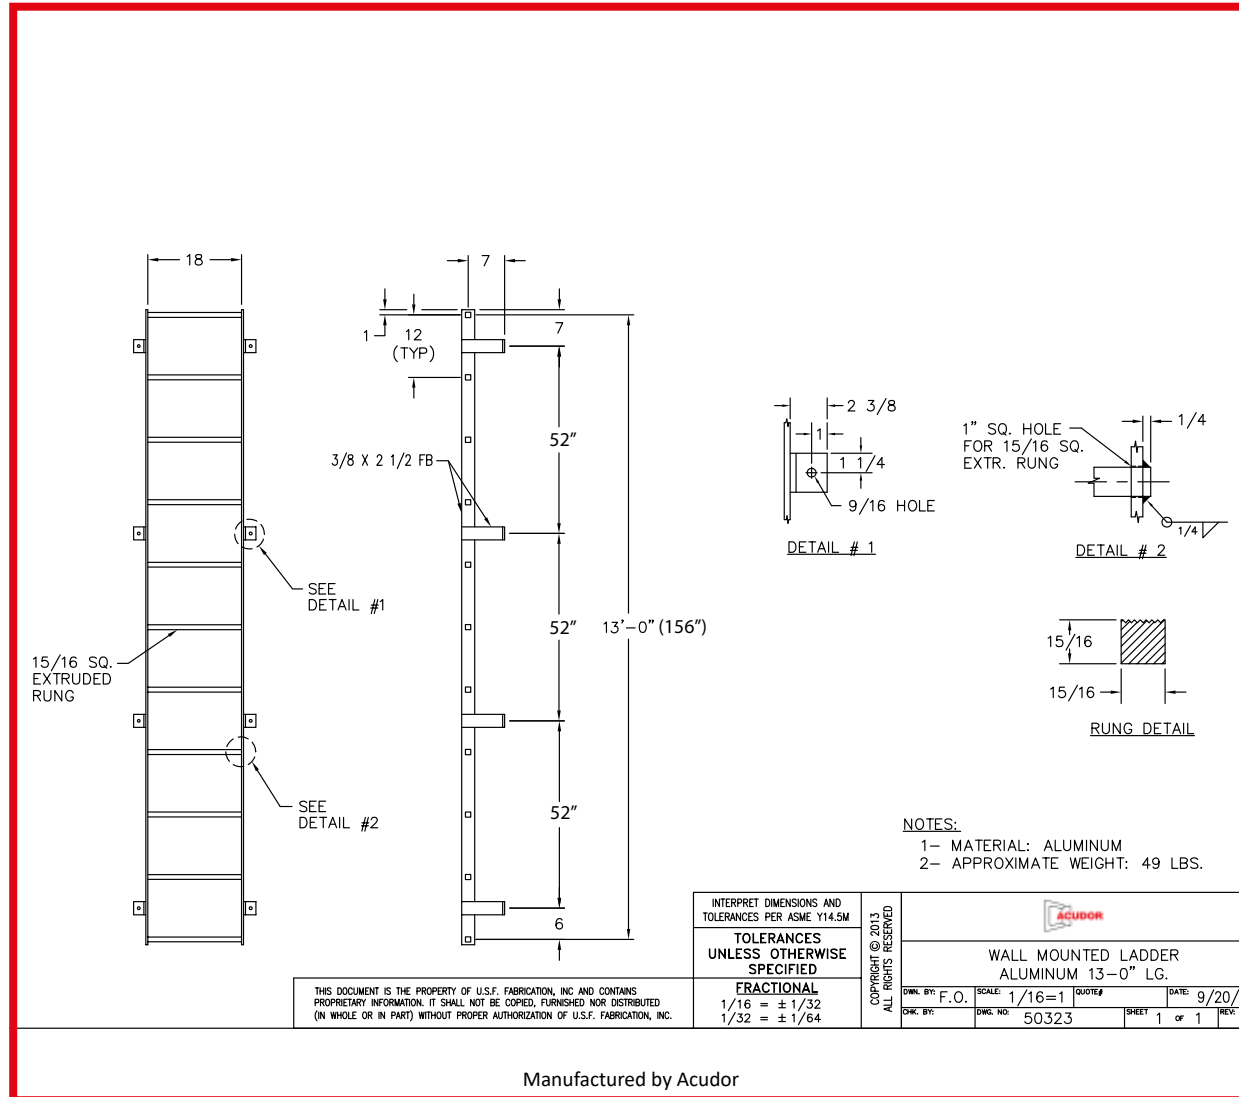

ALUMINUM WALL MOUNTED LADDER

SKU: **LAD**

SCAN TO VIEW PRICING

**WE ALSO DO
CUSTOM!**

**REQUEST A
QUOTE**

CLICK TO VIEW PRICING

**TOLL FREE PHONE:
1-888-622-8367**

www.AcudorAccessPanels.com